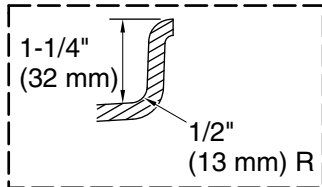

No change in measurements if connected with drain illustrated. (K-7272)

Integral Flange Detail