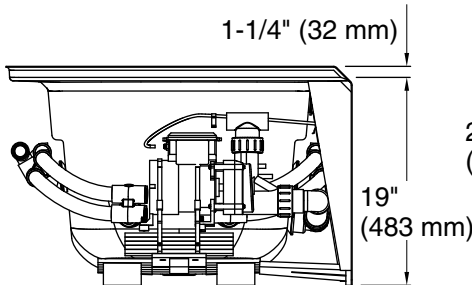

Required Electrical Service

One dedicated circuit required, protected with Class A Ground-Fault Circuit-Interrupter (GFCI). Outside North America, this device may be known as a Residual Current Device (RCD).

Pump: 120 V, 15 A, 60 Hz

Technical Information

All product dimensions are nominal.

Installation: Three-wall alcove
Drain location: Right
Basin area, bottom: 45-1/8" x 19-11/16" (1146 mm x 500 mm)
Basin area, top: 52-3/4" x 25-5/16" (1340 mm x 643 mm)
Weight: 135 lbs (61.2 kg)
Minimum floor load: 49 lbs/ft² (239.2 kg/m²)
Water depth: 15" (381 mm)
Water capacity: 58 gal (219.6 L)
Electrical component rating: Pump: 120 V, 7 A, 60 Hz
Pump speed: Single

Notes

Measure your actual product for rough-in details.

Install this product according to the installation instructions.

The hot water supply should be 70% of the capacity of the bath or greater. Installations will vary.

ADA compliant when installed to the specific requirements of these regulations.