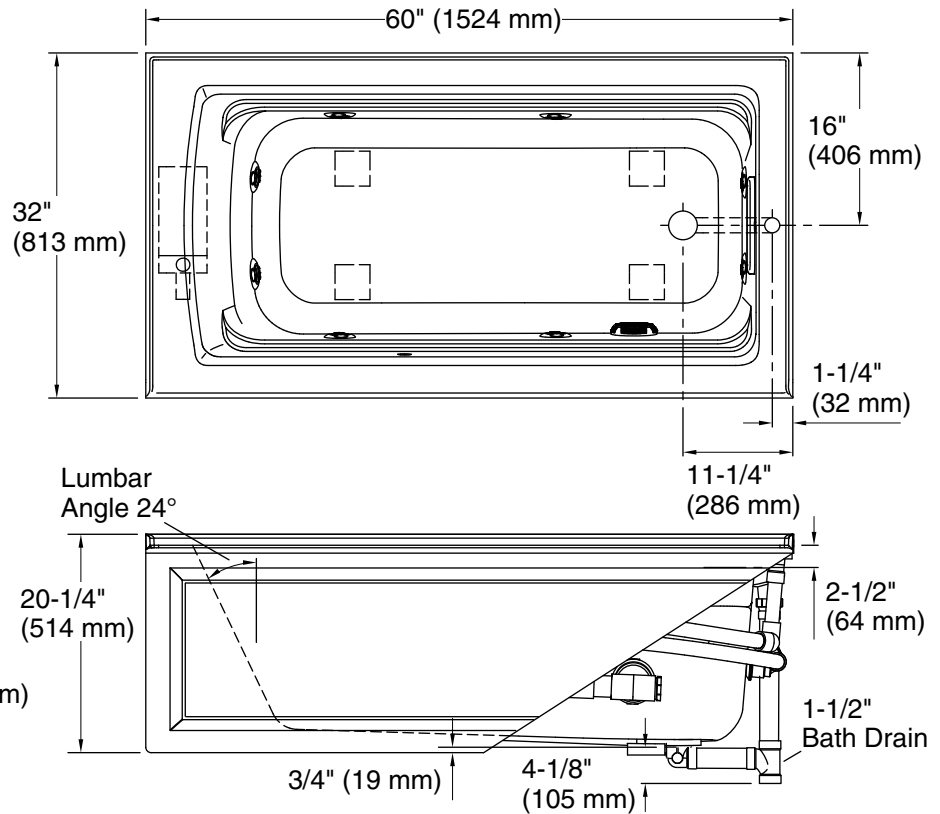

Required Electrical Service

One dedicated circuit required, protected with Class A Ground-Fault Circuit-Interrupter (GFCI). Outside North America, this device may be known as a Residual Current Device (RCD).

Pump: 120 V, 15 A, 60 Hz

Technical Information

All product dimensions are nominal.

Installation: Three-wall alcove
Drain location: Right
Basin area, bottom: 45-1/8" x 19-11/16" (1146 mm x 500 mm)
Basin area, top: 52-3/4" x 25-5/16" (1340 mm x 643 mm)
Weight: 135 lbs (61.2 kg)
Minimum floor load: 49 lbs/ft² (239.2 kg/m²)
Water depth: 15" (381 mm)
Water capacity: 58 gal (219.6 L)
Electrical component rating: Pump: 120 V, 7 A, 60 Hz
Pump speed: Single

Notes

Measure your actual product for rough-in details.

Install this product according to the installation instructions.

The hot water supply should be 70% of the capacity of the bath or greater. Installations will vary.

ADA compliant when installed to the specific requirements of these regulations.